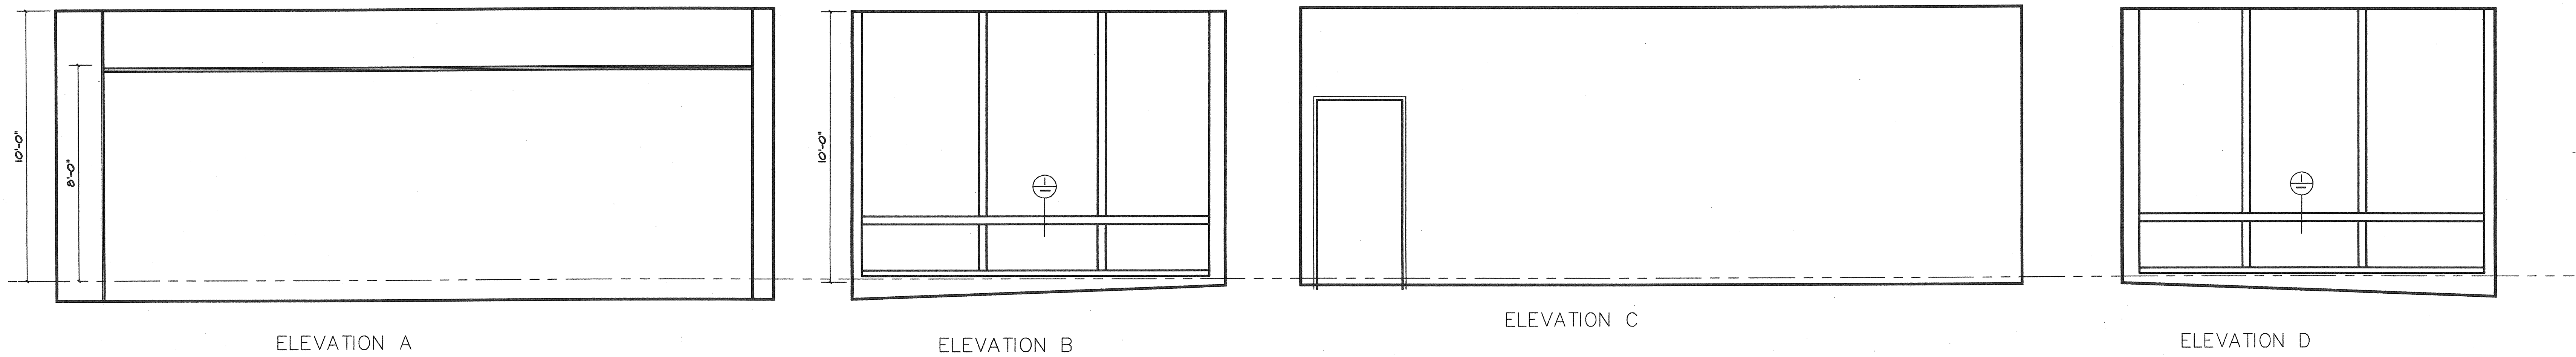

CLASS ROOM 112 / (N) SANCTUARY
 SCALE: 3/8"=1'-0"

CLASS ROOM 111 / (N) SANCTUARY
 SCALE: 3/8"=1'-0"

INTERIOR WINDOW DETAIL

SC 3"=1'-0" 1

Building Division
 Community Development Department
 City of Thousand Oaks
 Approved Building
 By: [Signature]
 Date: 11-1-02

CLASS ROOM 115 / (N) CLASSROOMS 4 & 5
 SCALE: 3/8"=1'-0"

REVISIONS

DATE	NO.	REVISION	BY

ISSUED FOR	DATE

SHEET TITLE
 CLASS ROOM 115 / (N) CLASSROOMS 4 & 5

SCALE	3/8"=1'-0"
DRAWN	J.S.
CHECK	
JOB NO.	
SHEET NO.	6
REV.	