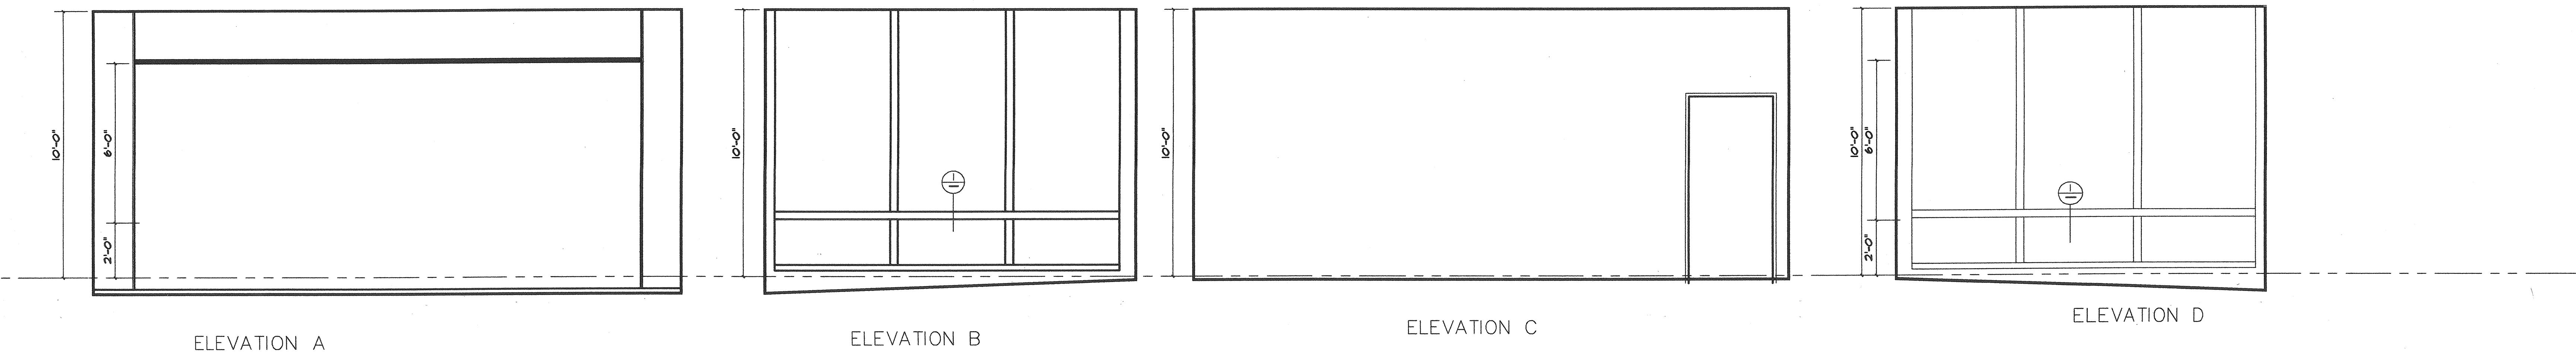

CLASS ROOM 112 / (N) SANCTUARY
 SCALE: 3/8"=1'-0"

CLASS ROOM 111 / (N) SANCTUARY
 SCALE: 3/8"=1'-0"

INTERIOR WINDOW DETAIL

SC 3"=1'-0" 1

Building Division
 Community Development Department
 City of Thousand Oaks
 Approved Building
 By: [Signature]
 Date: 11-1-02

CLASS ROOM 115 / (N) CLASSROOMS 4 & 5
 SCALE: 3/8"=1'-0"

REVISIONS

DATE	NO.	REVISION	BY

ISSUED FOR	DATE

SHEET TITLE
 CLASS ROOM 115 / (N) CLASSROOMS 4 & 5

SCALE	3/8"=1'-0"
DRAWN	J.S.
CHECK	
JOB NO.	
SHEET NO.	6
REV.	