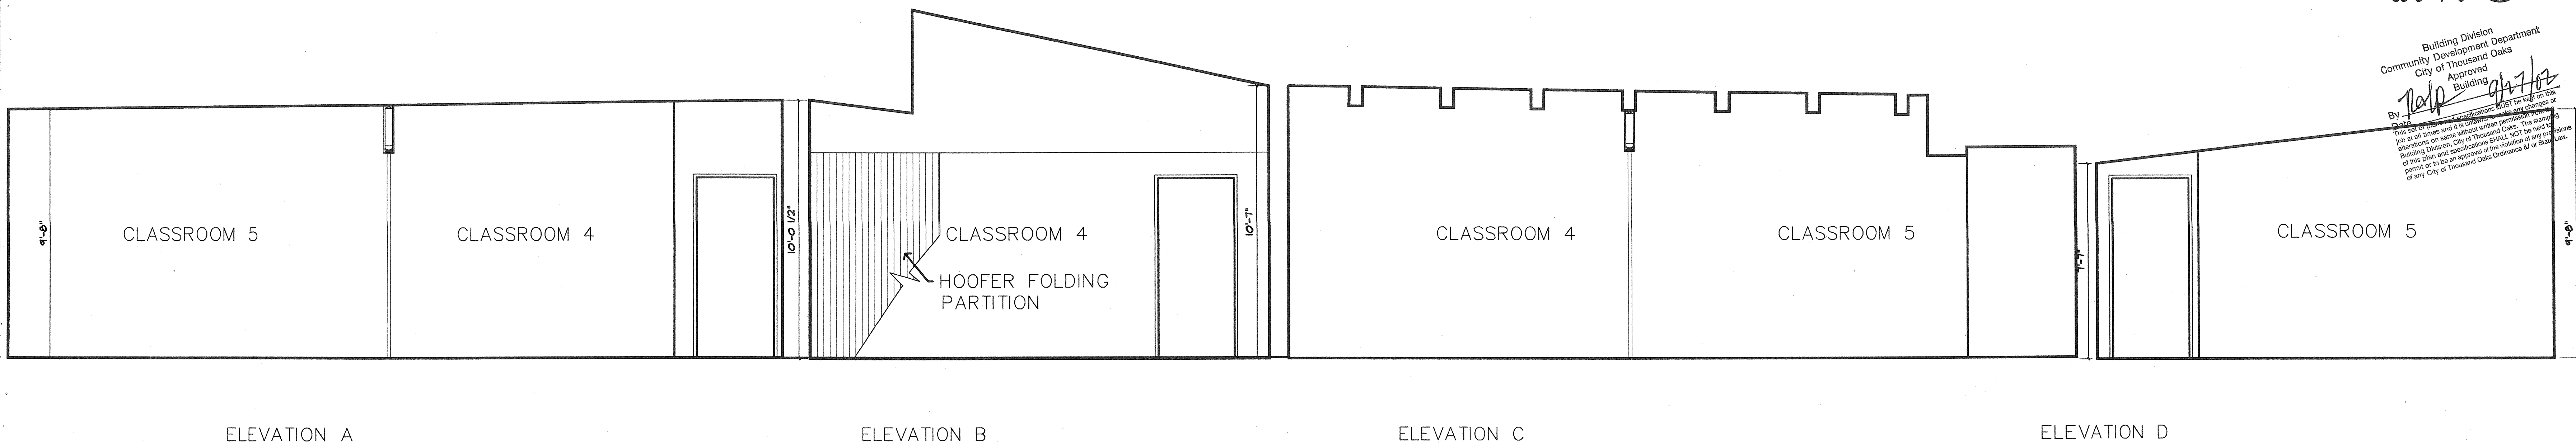

CLASS ROOM 112 / (N) SANCTUARY
 SCALE: 3/8"=1'-0"

CLASS ROOM 111 / (N) SANCTUARY
 SCALE: 3/8"=1'-0"

INTERIOR WINDOW DETAIL

SC 3"=1'-0" 1

Building Division
 Community Development Department
 City of Thousand Oaks
 Approved Building
 By: [Signature]
 Date: 11-1-02

CLASS ROOM 115 / (N) CLASSROOMS 4 & 5
 SCALE: 3/8"=1'-0"

REVISIONS

DATE	NO.	REVISION	BY

ISSUED FOR	DATE

SHEET TITLE
 CLASS ROOM 115 / (N) CLASSROOMS 4 & 5

SCALE	3/8"=1'-0"
DRAWN	J.S.
CHECK	
JOB NO.	
SHEET NO.	6
REV.	