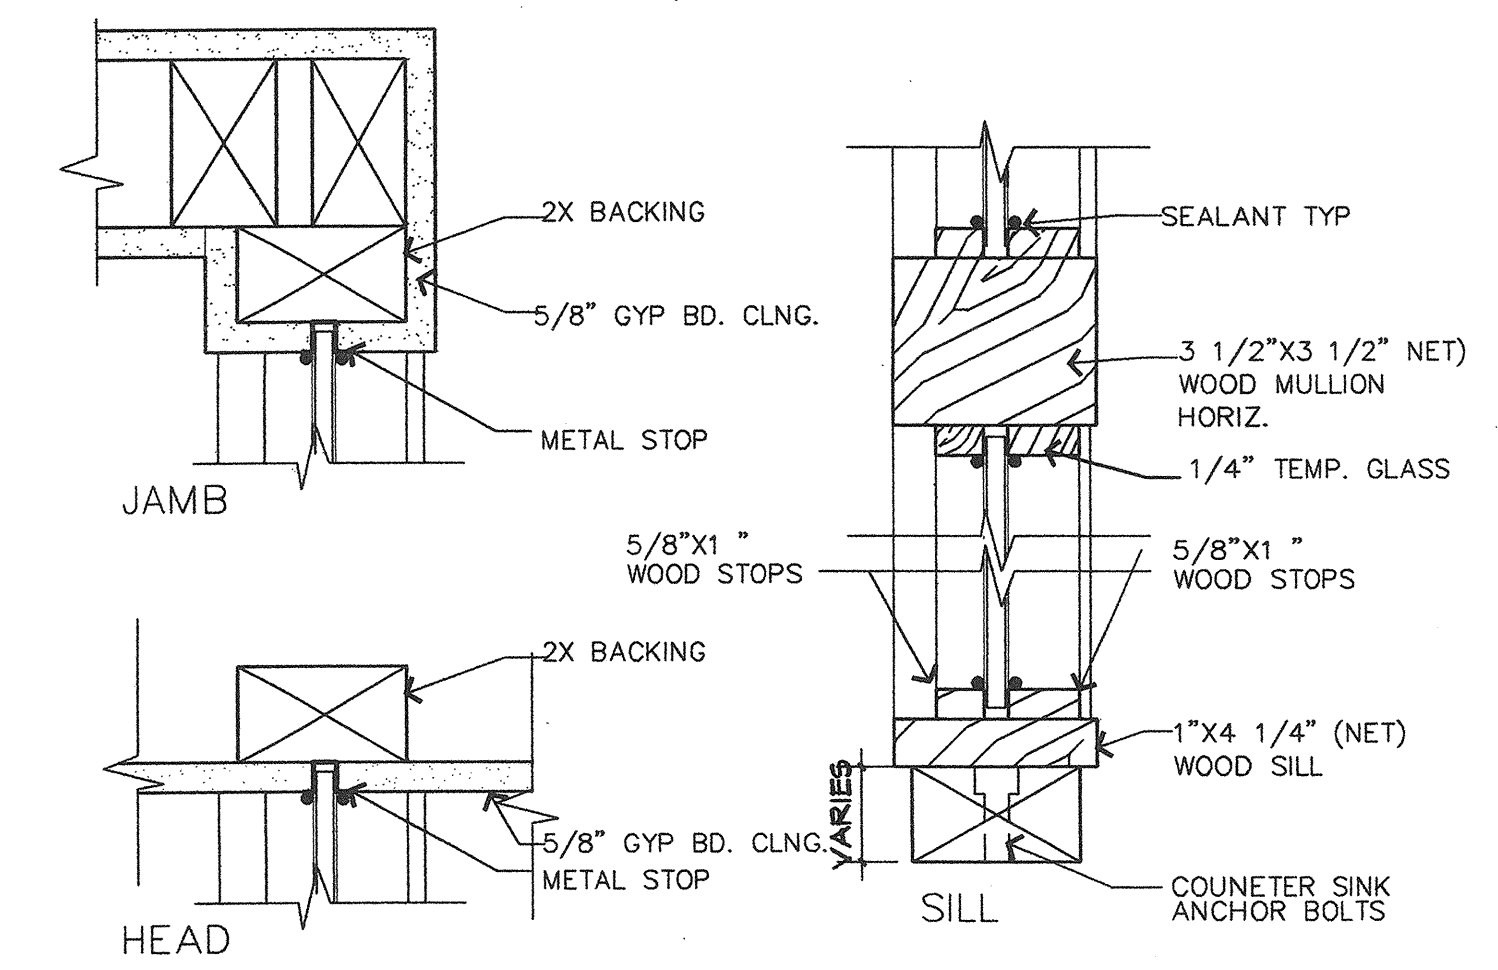

CLASS ROOM 112 / (N) SANCTUARY
 SCALE: 3/8"=1'-0"

CLASS ROOM 111 / (N) SANCTUARY
 SCALE: 3/8"=1'-0"

INTERIOR WINDOW DETAIL

SC 3"=1'-0" 1

Building Division
 Community Development Department
 City of Thousand Oaks
 Approved Building
 By: [Signature]
 Date: 11-1-02

CLASS ROOM 115 / (N) CLASSROOMS 4 & 5
 SCALE: 3/8"=1'-0"

REVISIONS

DATE	NO.	REVISION	BY

ISSUED FOR	DATE

SHEET TITLE
 CLASS ROOM 115 / (N) CLASSROOMS 4 & 5

SCALE	3/8"=1'-0"
DRAWN	J.S.
CHECK	
JOB NO.	
SHEET NO.	6
REV.	