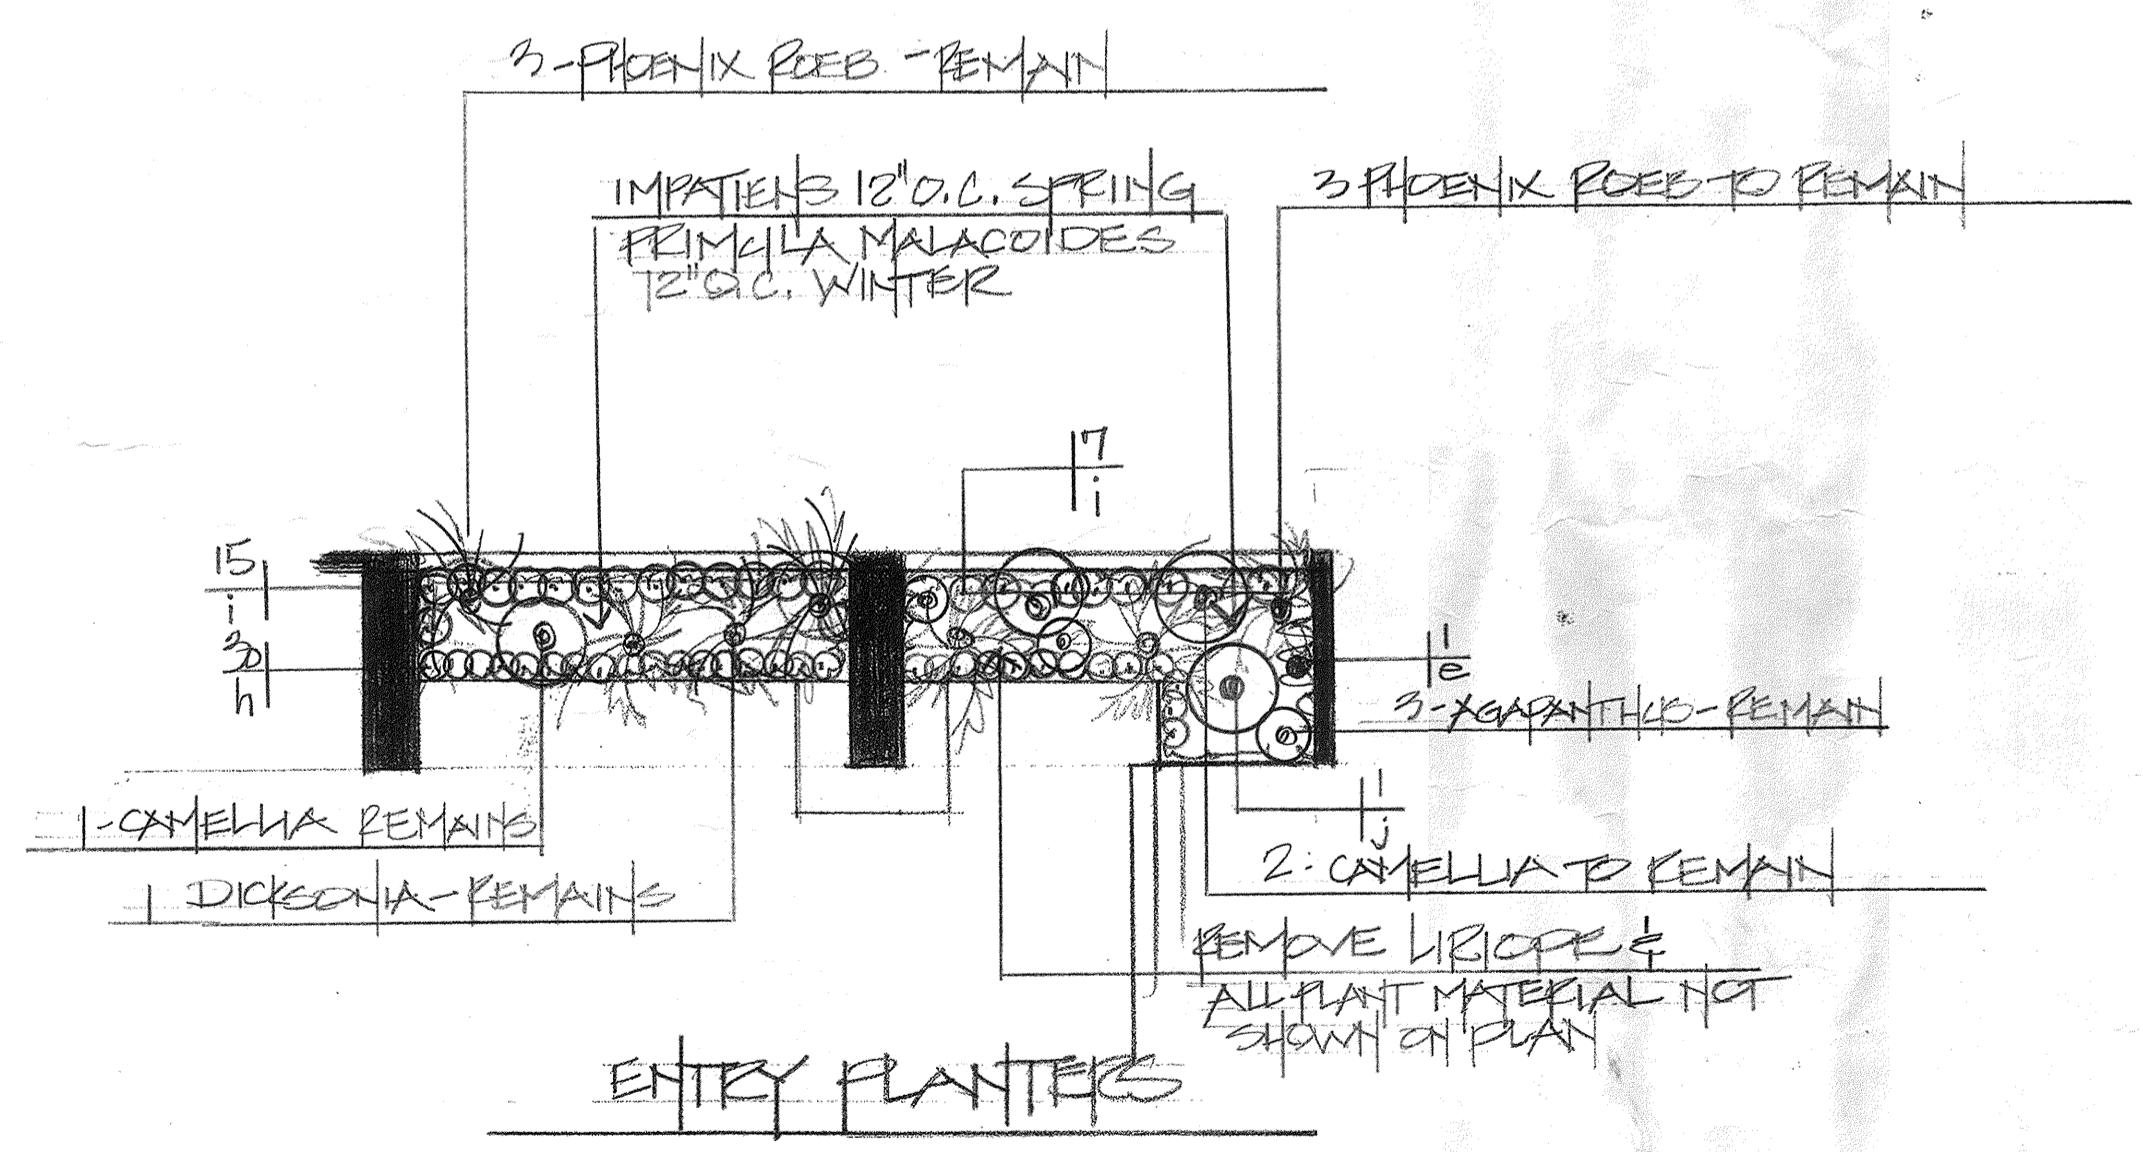

PLANT SIZE LEGEND

- 1 GALLON
- 5 GALLON
- ▲ 15 GALLON
- ⊙ EXISTING

LOW VOLTAGE LEGEND

- MINI SPOTLIGHT
- PATH LIGHT

PLANT MATERIAL LEGEND

BOTANICAL NAME	COMMON NAME
a LAVATERA THURINGIACA 'ROSEA'	TREE MALLOW
b LOROPETALUM CHINENSE	
c EIZYSIMUM 'BOWLES MAJESTY'	WALL FLOWER
d VERBENA BIPINNATIFIDA	
e PASSIFLORA ALATOCAERULA	PASSION FLOWER VINE
f BERGENIA CRASSIFOLIA	WINTER-BLOOMING BERGENIA
g TRACHELOSPERMUM JACMINOIDES	STAR JASMINE
h ORTHOCOGON JAPONICUS	MONDO GRASS
i HECHMERA GANQUINEA	CORAL BELLS
j RHAPHIOLEPTIS 'WINEBERRY BEAUTY'	HYBRID INDIAN LAVATERA
k CAMPANULA PERSICIFOLIA	PEACH LEAFED BELL

Christine Reulbach  
 DESIGN CONSULTANT

1530 Fairmount Road  
 Westlake Village, CA 91362  
 805.495.1277

CANEJO VALLEY CHURCH OF CHRIST  
 2525 HILLCREST DRIVE  
 THOUSAND OAKS CALIFORNIA 91320